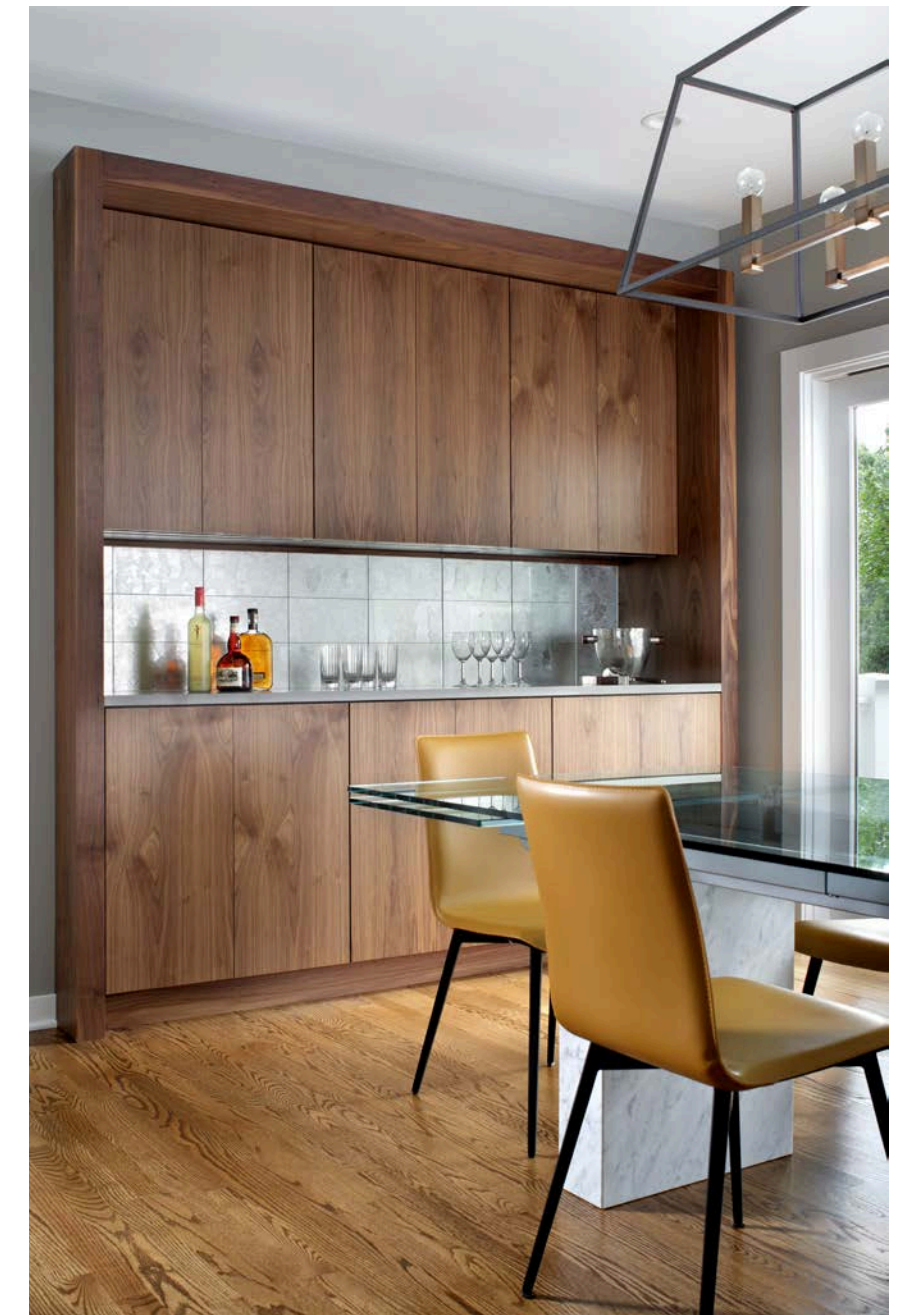

Hutch/Wet Bar » Walnut with a Natural Finish
Door Style » Contempo Doors in Full Overlay