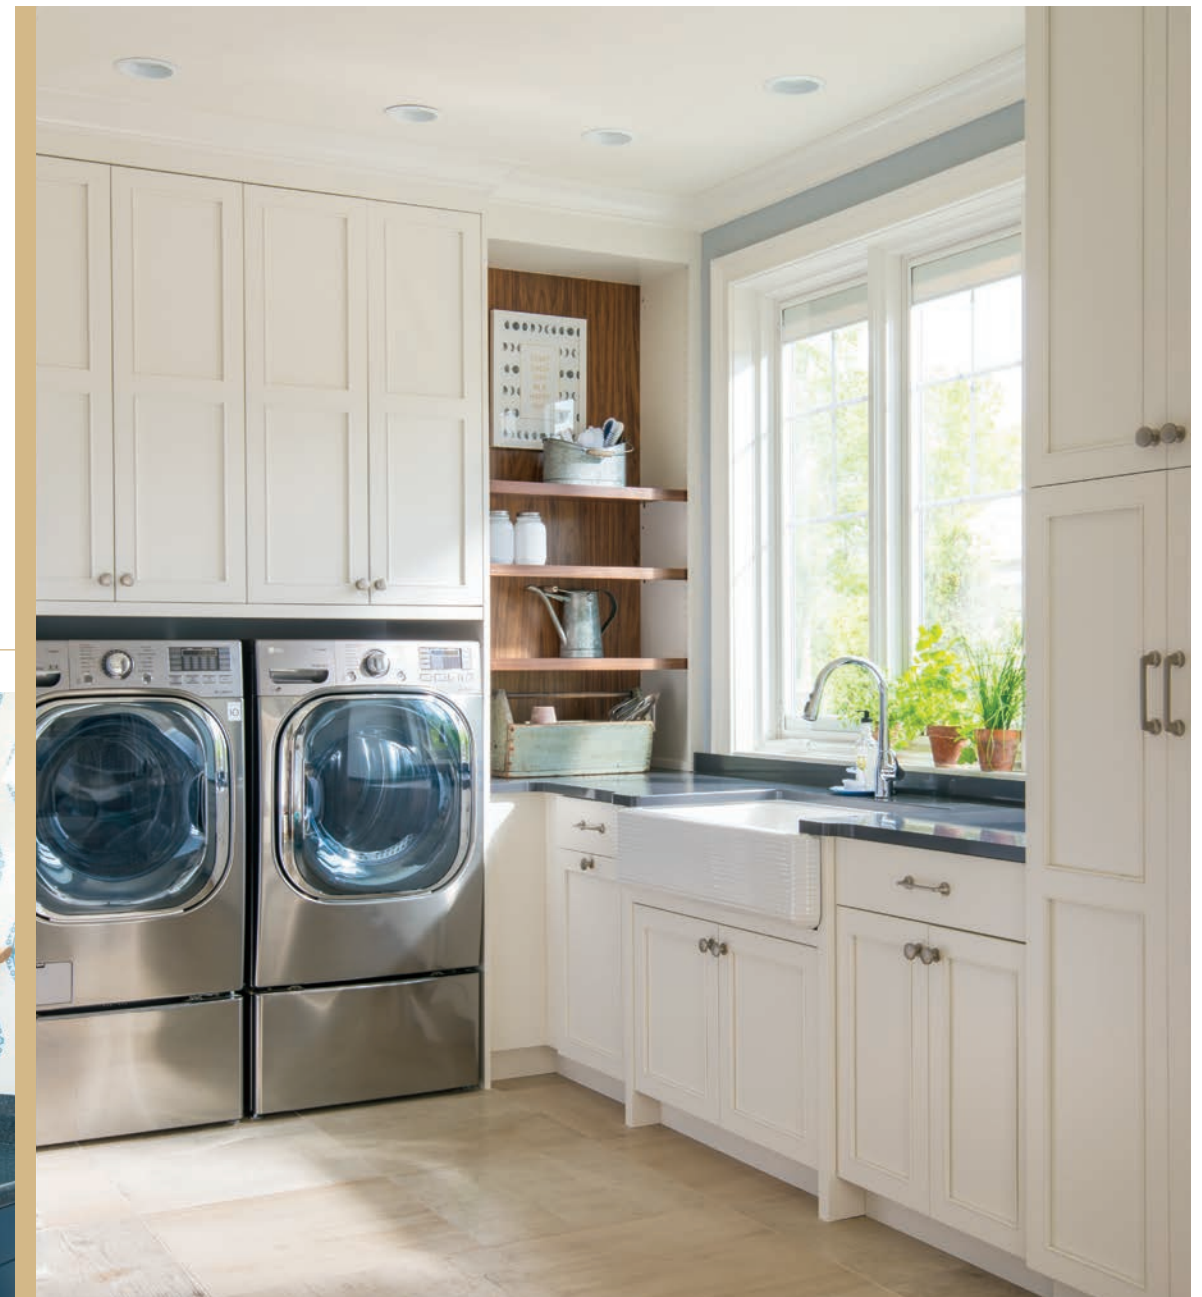

Laundry Room
 Base and Wall Cabinets » Maple with Custom White Finish
 Door Style » Austere Door in Full Overlay

HOME IN EVERY
 ROOM

BUILT FOR THE AGES

Throughout the years, there are many trends. Your kitchen shouldn't be one of them. Utilizing timeless colors and classic, romantic features, this is a kitchen you can fall for time and time again.