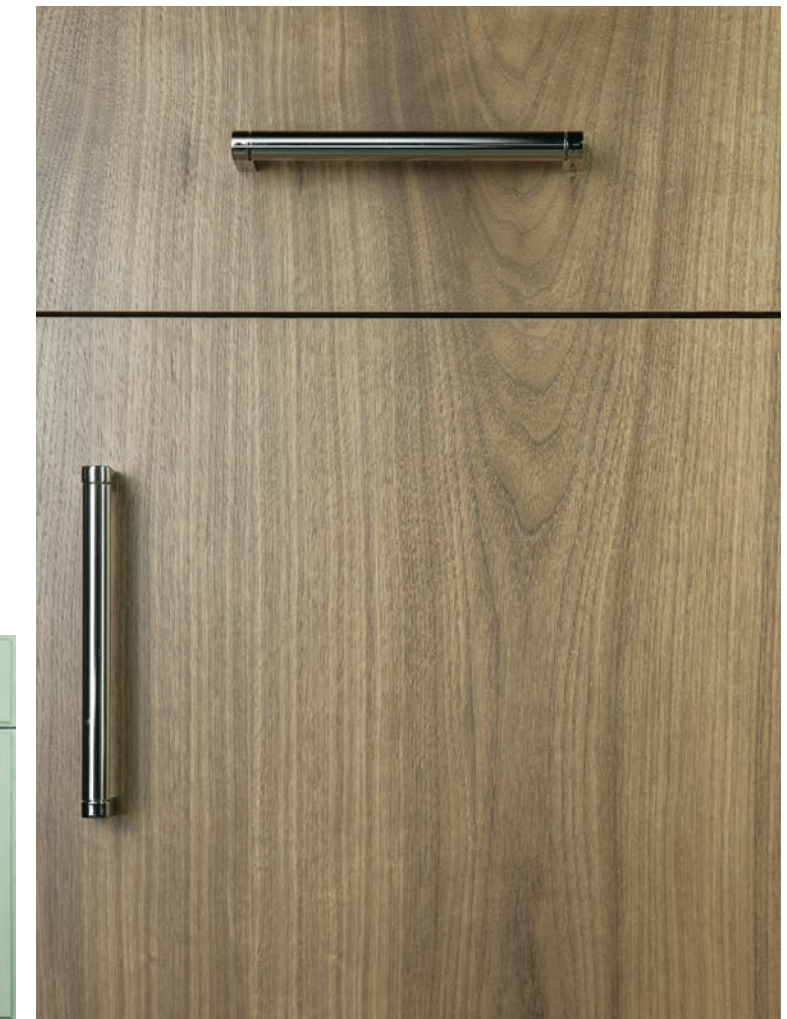

PLAIN & FANCY AND HUNDREDS OF STYLES IN BETWEEN

When it comes to your unique dreams and desires for the design of your home, we take pride in listening and crafting them into reality. One of the many important decisions is choosing your door style. We have literally hundreds of options between door styles, wood species, finishes, and custom colors.

Whether you enjoy timeless traditional design or a modern, sleek finish, there's a door style for you. Visit www.plainfancycabinetry.com/doors-styles to see more.